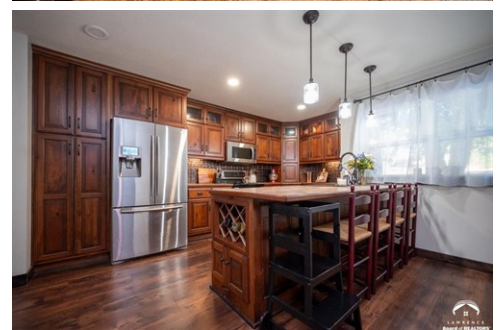

At Home Kansas
 24914 W 76th St
 Shawnee, KS 66227
 (785) 393-2274

This golf lot 18th hole home sits on 2 lots overlooking two stocked ponds maintained by the HOA. Come take a peek at this 4-bedroom, 3 full bathroom home in beautiful Lake Ridge Estates. This home sits on a quiet street overlooking the 18th hole of Lake Perry Country Club - GreatLIFE Golf & Fitness. Just a short walk or ride to Perry Lake, Rock Creek Marina & Resort, and Perry Biking & Hiking Trails. Updates include new luxury vinyl plank flooring throughout, newly renovated primary shower, fresh paint throughout, new trim and doors, recently installed exterior lighting, replaced window screens, updated decking, newer kitchen appliances, new front patio sidewalk, and new AC, furnace & sump pump. This home offers double primary closets, a large back deck with access to the primary bedroom -great for relaxation. Featuring a large walkout basement equipped with a pool table and a wet bar providing a great space for entertaining. This home sits on 2 lots overlooking two stocked ponds maintained by the HOA. Come enjoy all that this home and secluded subdivision has to offer including golf course, club house, pool, park, and restaurant. Call today for a showing! Seller is a Kansas licensed real estate agent.